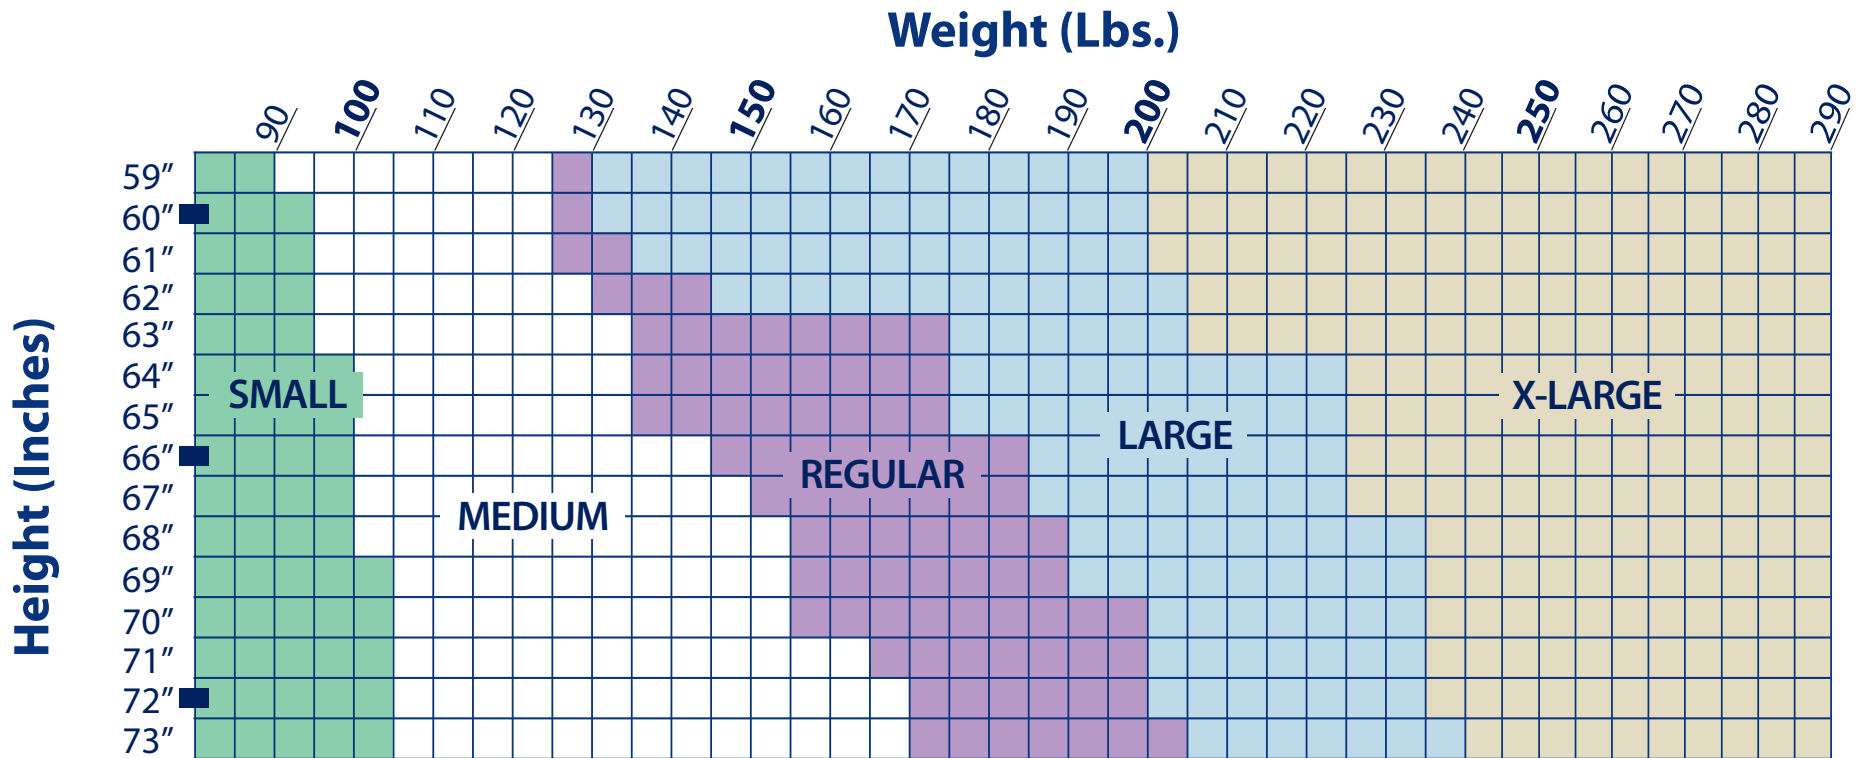

Height & Weight Sizing Chart for Adult Briefs

Height Conversion Key

59"=4'11"	62"=5'2"	65"=5'5"	68"=5'8"	71"=5'11"
60"=5'0"	63"=5'3"	66"=5'6"	69"=5'9"	72"=6'0"
61"=5'1"	64"=5'4"	67"=5'7"	70"=5'10"	73"=6'1"