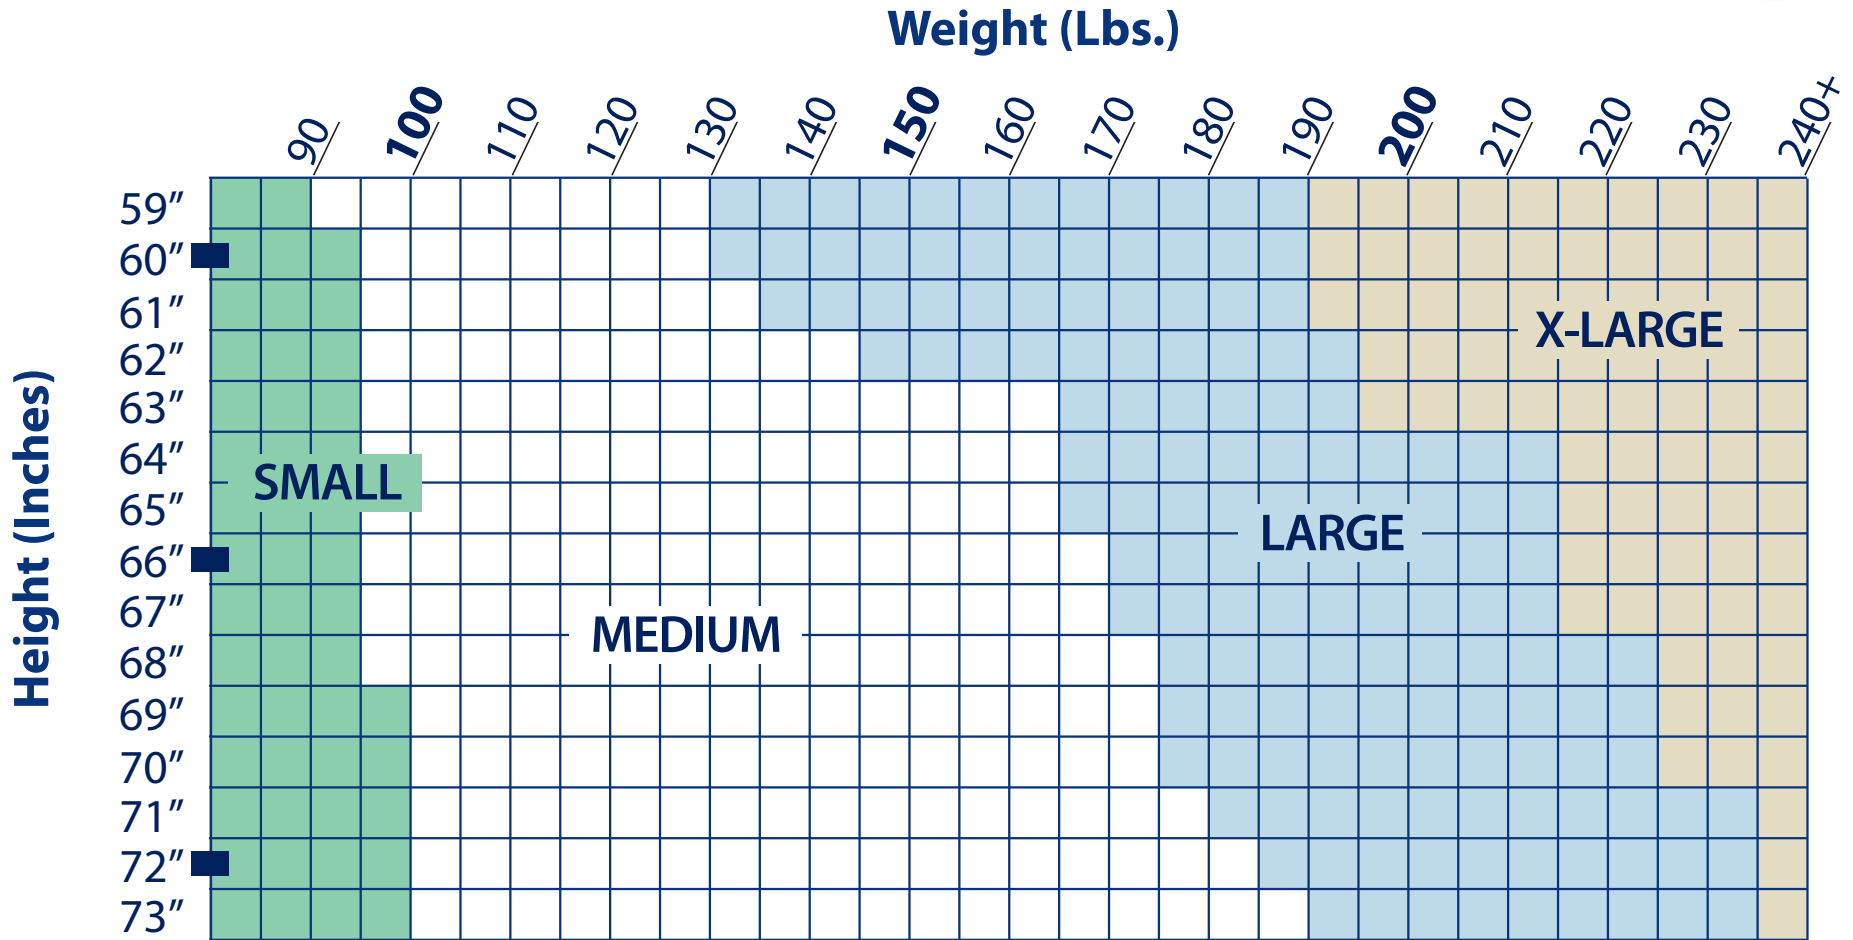

**Height & Weight Sizing Chart
for Protective Underwear**

Height Conversion Key				
59"=4'11"	62"=5'2"	65"=5'5"	68"=5'8"	71"=5'11"
60"=5'0"	63"=5'3"	66"=5'6"	69"=5'9"	72"=6'0"
61"=5'1"	64"=5'4"	67"=5'7"	70"=5'10"	73"=6'1"